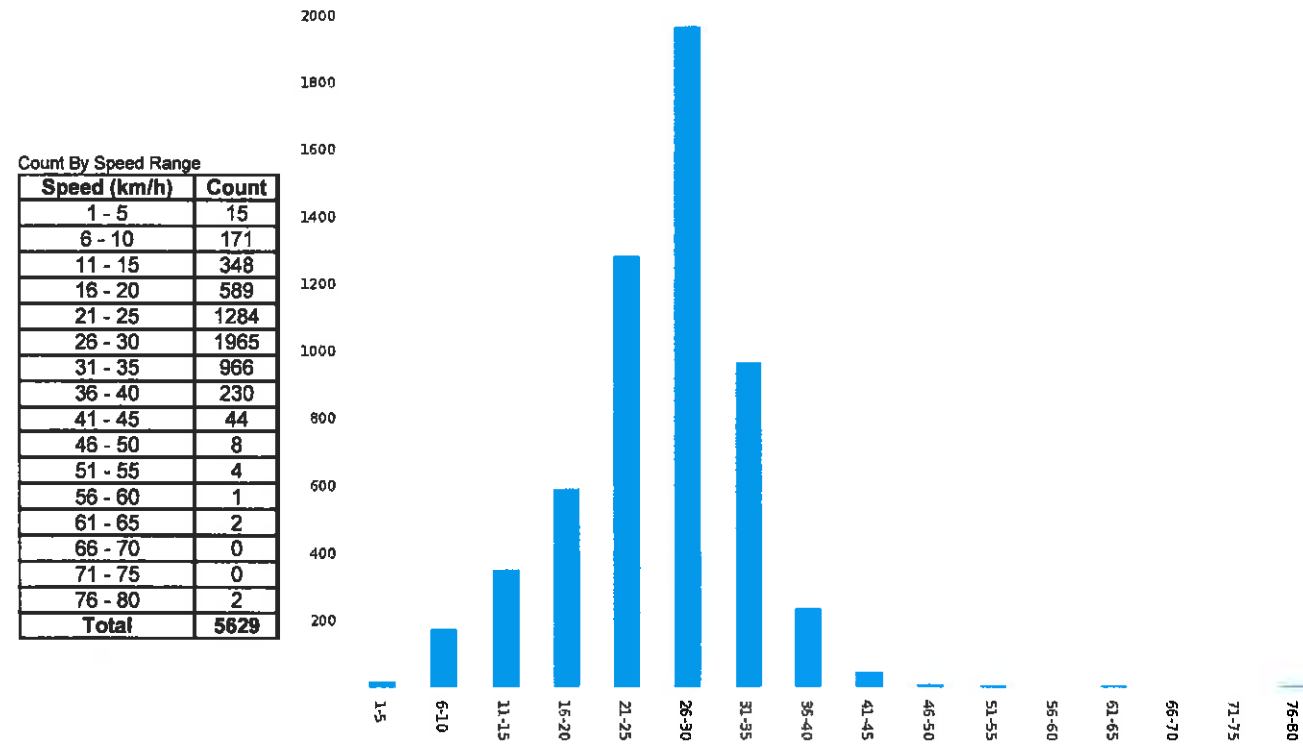

**Count by Speed Range Report**  
North Front Street(316 Lewis Street, Town of Pense, Saskatchewan, Canada)  
Period: 07/01/2019 to 07/31/2019

Generated on 2019-10-17 15:18:02

SafePace Cloud powered by Web Director