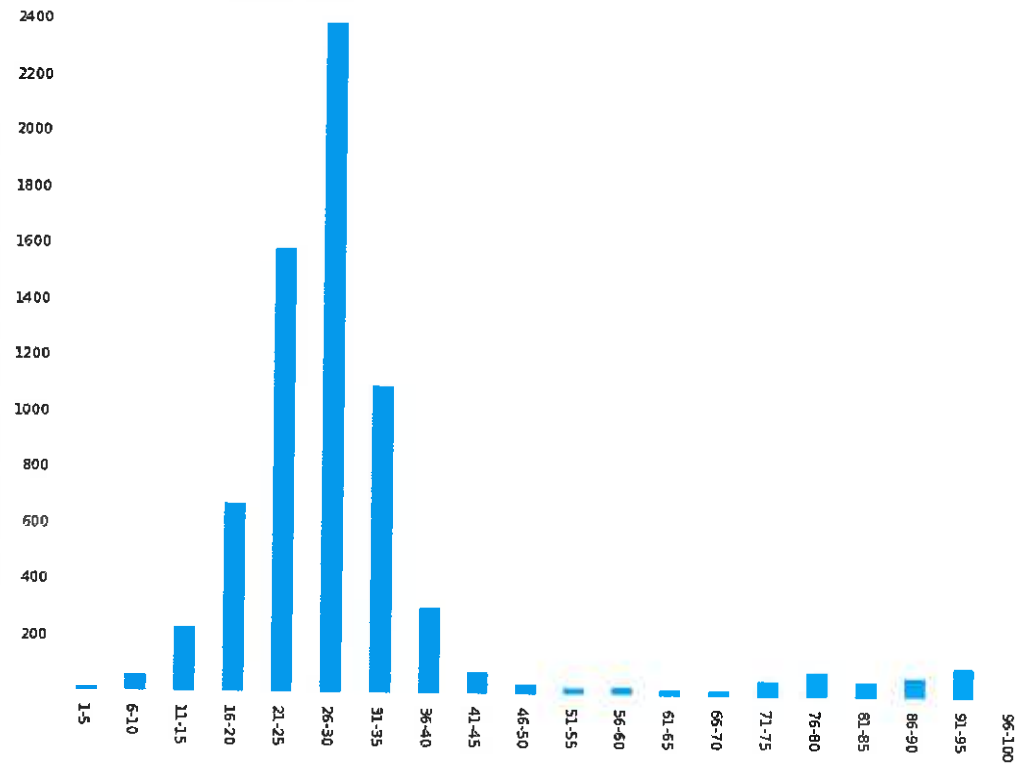

**Count by Speed Range Report**  
North Front Street(316 Lewis Street, Town of Pense, Saskatchewan, Canada)  
Period: 04/01/2019 to 04/30/2019

Speed (km/h)	Count
1 - 5	9
6 - 10	50
11 - 15	228
16 - 20	666
21 - 25	1583
26 - 30	2385
31 - 35	1093
36 - 40	301
41 - 45	75
46 - 50	31
51 - 55	18
56 - 60	25
61 - 65	17
66 - 70	17
71 - 75	54
76 - 80	83
81 - 85	54
86 - 90	64
91 - 95	103
96 - 100	1
<b>Total</b>	<b>6857</b>