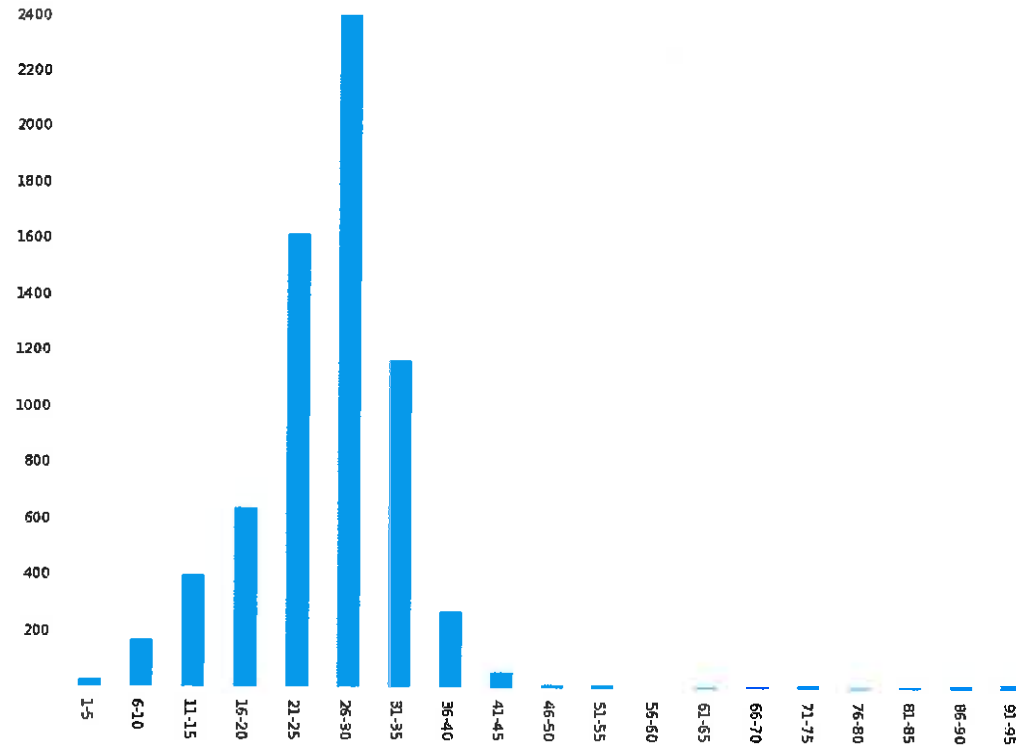

**Count by Speed Range Report**  
 North Front Street(316 Lewis Street, Town of Pense, Saskatchewan, Canada)  
 Period: 06/01/2019 to 06/30/2019

Speed (km/h)	Count
1 - 5	22
6 - 10	165
11 - 15	395
16 - 20	633
21 - 25	1615
26 - 30	2399
31 - 35	1163
36 - 40	266
41 - 45	53
46 - 50	10
51 - 55	8
56 - 60	2
61 - 65	5
66 - 70	4
71 - 75	9
76 - 80	7
81 - 85	3
86 - 90	9
91 - 95	14
<b>Total</b>	<b>6782</b>