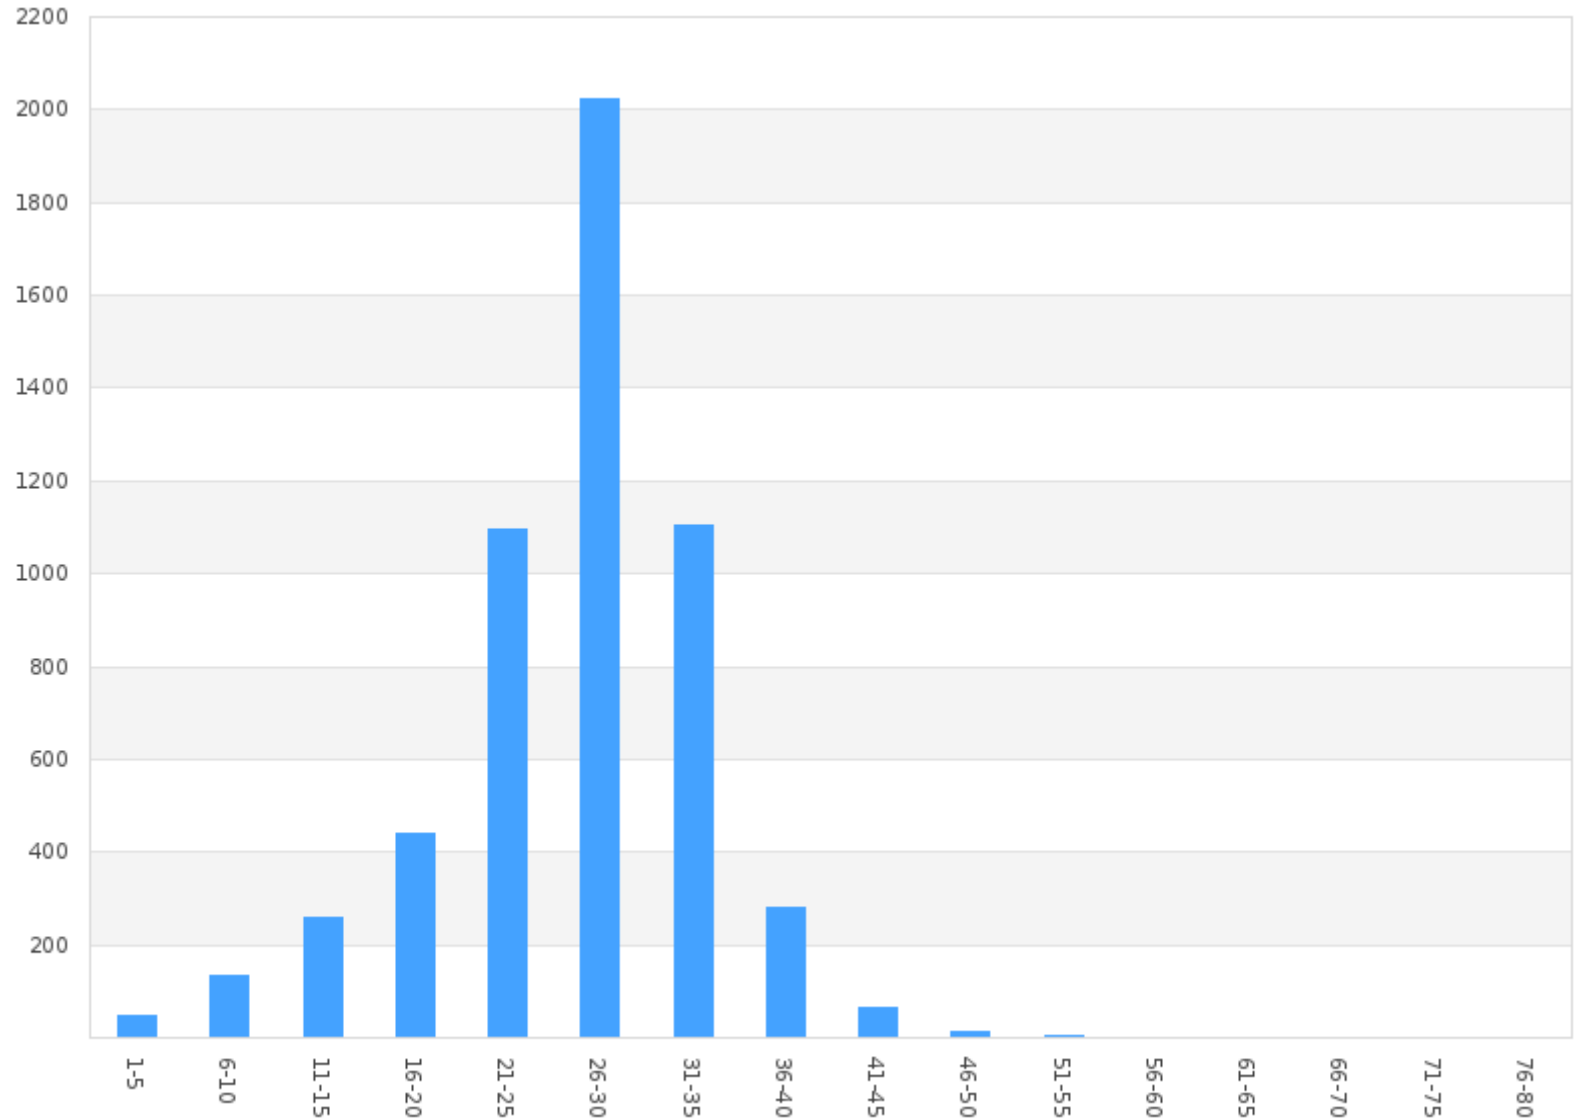

Count by Speed Range Report

North Front Street(316 Lewis Street, Town of Pense, Saskatchewan, Canada)

Period: 03/01/2020 to 03/31/2020

Count By Speed Range

| Speed (km/h) | Count |
|--------------|-------------|
| 1 - 5 | 48 |
| 6 - 10 | 132 |
| 11 - 15 | 259 |
| 16 - 20 | 442 |
| 21 - 25 | 1097 |
| 26 - 30 | 2024 |
| 31 - 35 | 1106 |
| 36 - 40 | 279 |
| 41 - 45 | 64 |
| 46 - 50 | 12 |
| 51 - 55 | 5 |
| 56 - 60 | 1 |
| 61 - 65 | 1 |
| 66 - 70 | 0 |
| 71 - 75 | 0 |
| 76 - 80 | 1 |
| Total | 5471 |