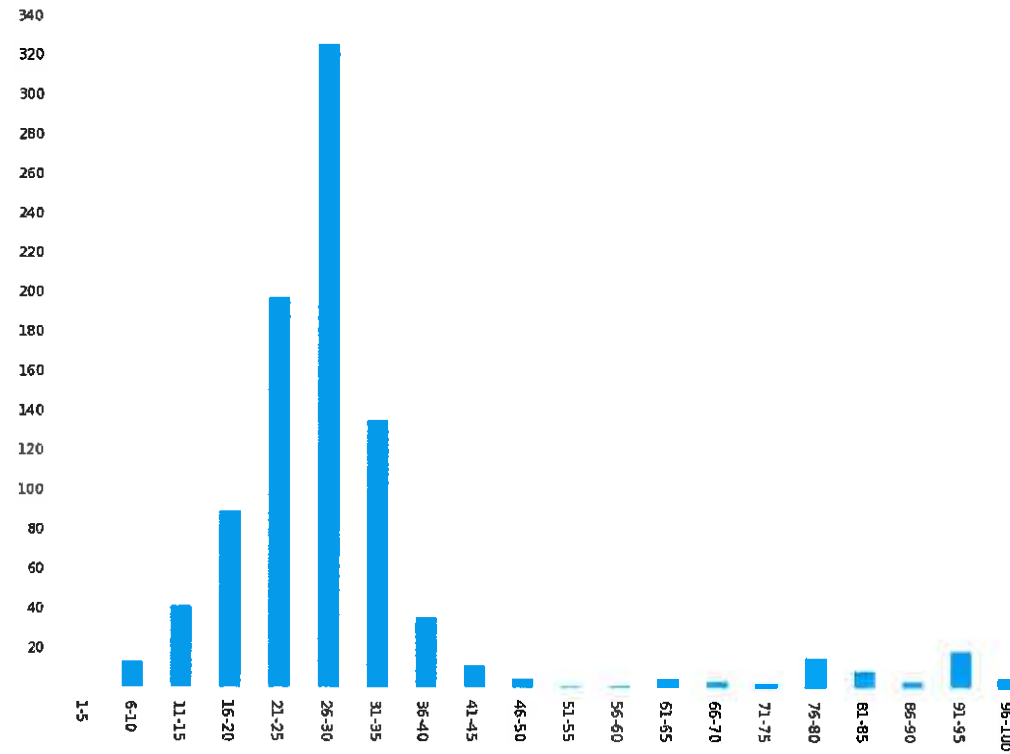

Count by Speed Range Report
North Front Street(316 Lewis Street, Town of Pense, Saskatchewan, Canada)
Period: 05/01/2019 to 05/31/2019

Speed (km/h)	Count
1 - 5	0
6 - 10	13
11 - 15	41
16 - 20	89
21 - 25	197
26 - 30	325
31 - 35	135
36 - 40	35
41 - 45	11
46 - 50	4
51 - 55	1
56 - 60	1
61 - 65	4
66 - 70	3
71 - 75	2
76 - 80	15
81 - 85	8
86 - 90	3
91 - 95	18
96 - 100	5
Total	910