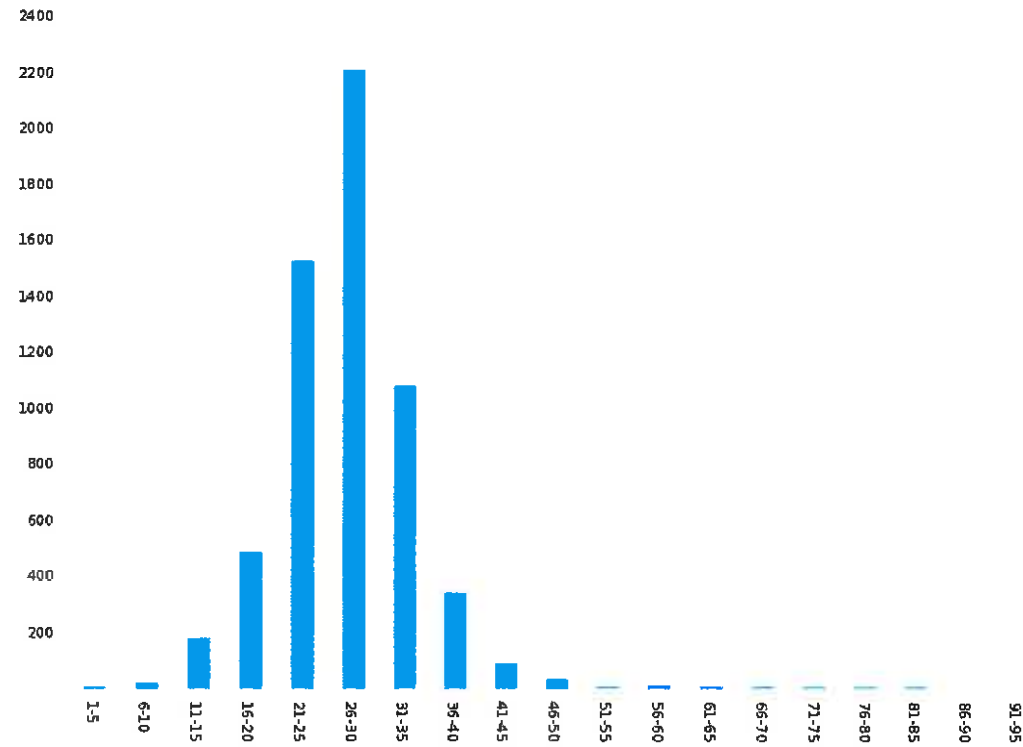

Count by Speed Range Report

North Front Street(316 Lewis Street, Town of Pense, Saskatchewan, Canada)

Period: 12/01/2018 to 12/31/2018

Speed (km/h)	Count
1 - 5	3
6 - 10	21
11 - 15	180
16 - 20	486
21 - 25	1523
26 - 30	2206
31 - 35	1076
36 - 40	338
41 - 45	89
46 - 50	34
51 - 55	3
56 - 60	9
61 - 65	4
66 - 70	4
71 - 75	3
76 - 80	4
81 - 85	3
86 - 90	0
91 - 95	2
Total	5988